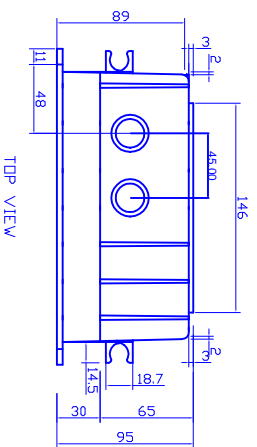

# 200X300 내함

FRONT VIEW

SIDE VIEW